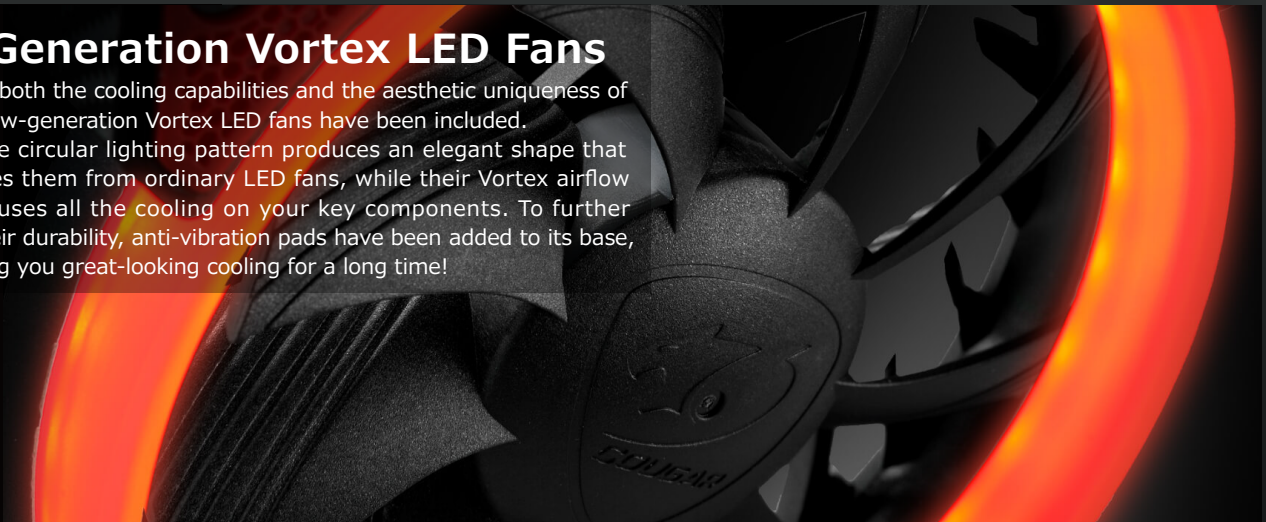

# PANZER-G

*Tempered Glass Gaming Mid-Tower*

Looking for an attractive, modern-looking case that manages to house all the high-end components you need for gaming? Look no further; you have it in Panzer-G.

## Remaking the Idea of PC Case

With Panzer-G, COUGAR is driving the evolution of mid-tower cases towards a more modern, elegant and attractive direction that shall become the new standard for this format in the following years. Combining a tall body that can enclose all the components a gamer needs while keeping a slim shape, four massive tempered glass covers and three of the new Vortex LED fans with circular lighting, Panzer-G stands above all other cases.

## New-Generation Vortex LED Fans

To enhance both the cooling capabilities and the aesthetic uniqueness of the case, new-generation Vortex LED fans have been included. Their unique circular lighting pattern produces an elegant shape that distinguishes them from ordinary LED fans, while their Vortex airflow pattern focuses all the cooling on your key components. To further enhance their durability, anti-vibration pads have been added to its base, guaranteeing you great-looking cooling for a long time!