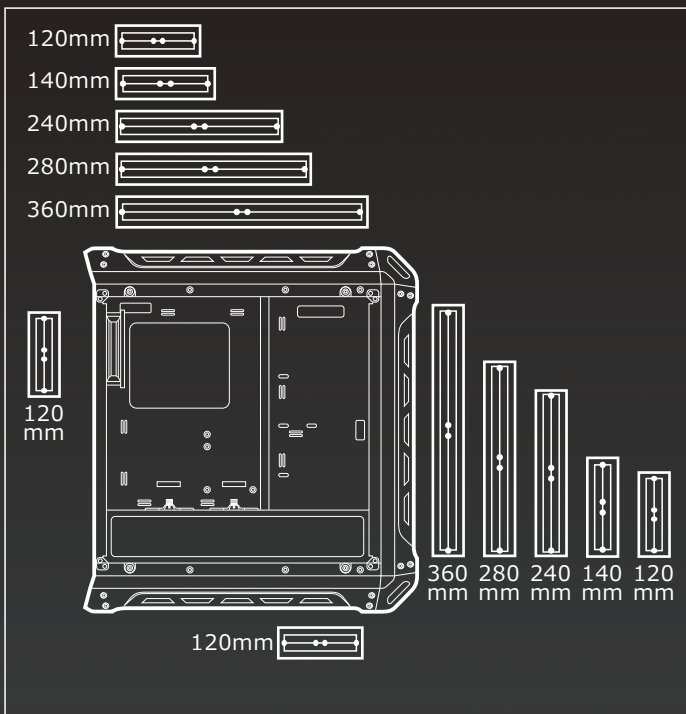

PANZER-G

Tempered Glass Gaming Mid-Tower

Incredible Cooling

Panzer-G comes with three Vortex LED fans that, apart from their impressive red circular lighting, have as well incredible cooling capabilities due to their ability to focus the airflow they produce. If you add to this that the case supports up to 4 water cooling radiators and eight fans, you get a PC housing with the potential to banish overheating once and for all.

Water cooling radiator support