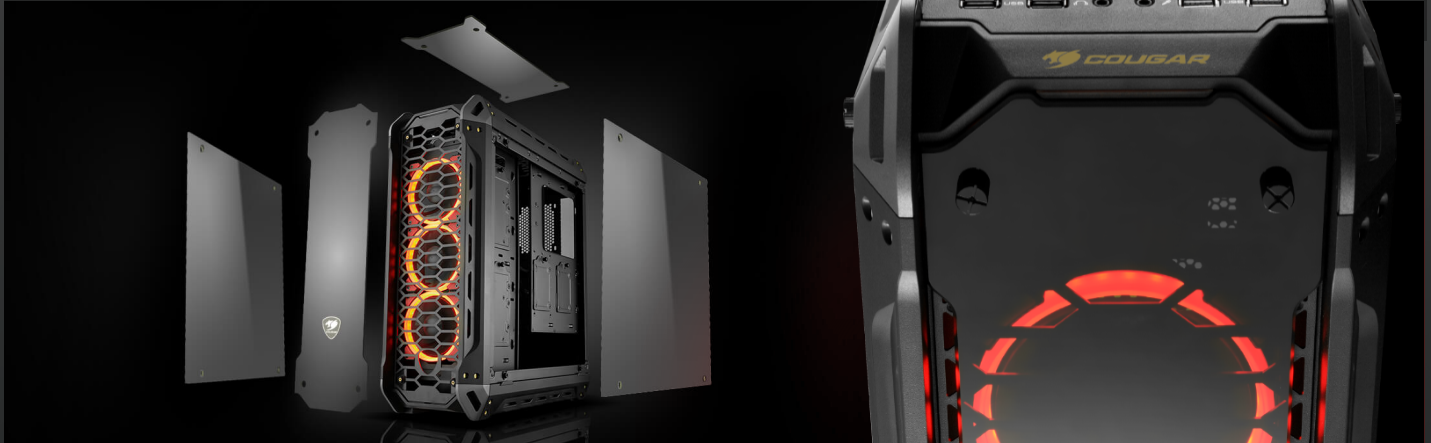

# PANZER-G

*Tempered Glass Gaming Mid-Tower*

Looking for an attractive, modern-looking case that manages to house all the high-end components you need for gaming? Look no further; you have it in Panzer-G.

## Remaking the Idea of PC Case

With Panzer-G, COUGAR is driving the evolution of mid-tower cases towards a more modern, elegant and attractive direction that shall become the new standard for this format in the following years. Combining a tall body that can enclose all the components a gamer needs while keeping a slim shape, four massive tempered glass covers and three of the new Vortex LED fans with circular lighting, Panzer-G stands above all other cases.

## New-Generation Vortex LED Fans

To enhance both the cooling capabilities and the aesthetic uniqueness of the case, new-generation Vortex LED fans have been included. Their unique circular lighting pattern produces an elegant shape that distinguishes them from ordinary LED fans, while their Vortex airflow pattern focuses all the cooling on your key components. To further enhance their durability, anti-vibration pads have been added to its base, guaranteeing you great-looking cooling for a long time!

## Incredible Cooling

Panzer-G comes with three Vortex LED fans that, apart from their impressive red circular lighting, have as well incredible cooling capabilities due to their ability to focus the airflow they produce. If you add to this that the case supports up to 4 water cooling radiators and eight fans, you get a PC housing with the potential to banish overheating once and for all.