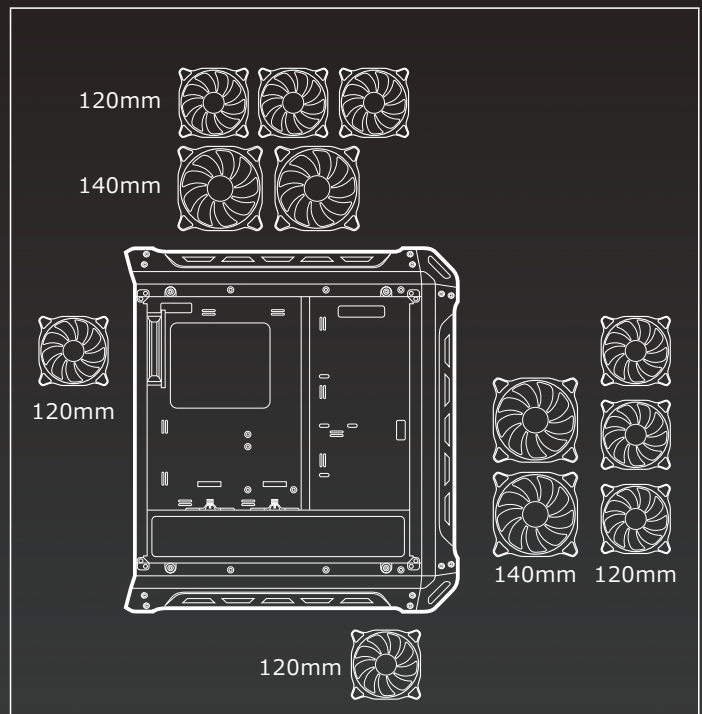

## New-Generation Vortex LED Fans

To enhance both the cooling capabilities and the aesthetic uniqueness of the case, new-generation Vortex LED fans have been included. Their unique circular lighting pattern produces an elegant shape that distinguishes them from ordinary LED fans, while their Vortex airflow pattern focuses all the cooling on your key components. To further enhance their durability, anti-vibration pads have been added to its base, guaranteeing you great-looking cooling for a long time!

## Specifications

Model Name		PANZER-G
CASE FORM FACTOR		Mid-Tower
Motherboard Type		Mini ITX / Micro ATX / ATX / CEB
Dimension (WxHxD)		208 x 565 x 520 (mm) 8.18 x 22.24 x 20.47 (Inch)
3.5" Drive Bay		2
2.5" Drive Bay		4+2 (converted from 3.5" drive bays)
Expansion slots		7
Cooling system	Front	LED 120mm x 3 (pre-installed) / 140mm x 2
	Top	120mm x 3 / 140mm x 2
	Rear	120mm
	Bottom	120mm
I/O Panel		USB3.0 x 2 / USB2.0 x 2 Mic x 1 / Audio x 1
Water Cooling Support	Front	360mm / 280mm / 240mm / 140mm / 120mm
	Top	360mm / 280mm / 240mm / 140mm / 120mm
	Rear	120mm
	Bottom	120mm
Max. Graphic Cards Length		425mm (400mm with frontal fans) 16.73 (Inch) (15.74 Inch with frontal fans)
Max. CPU Cooler Height		160 (mm) / 6.29 (Inch)
PSU		Standard ATX PS2
Cable Management		Yes
Total Fan		8 Max.